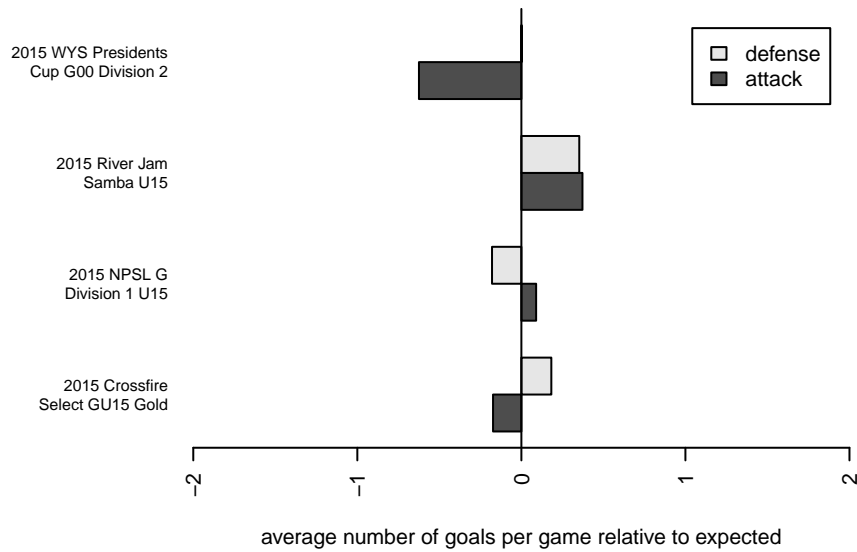

BIFC Blue G00

Bainbridge Island FC
 Bainbridge, WA
 G00 total strength=1226
 attack=6.08 defense=3.15
 fall league = NPSL G Div 1 U15
 notes= Feroce 2013-5

alt names used:
 BIFC G'00 BLUE FEROCCE
 BIFC G'00 Blue Feroce
 BIFC G00 Blue
 BIFC G00 Blue

Venues played:
 2015 Crossfire Select GU15 Gold
 2015 River Jam Samba U15
 2015 NPSL G Division 1 U15
 2015 WYS Presidents Cup G00 Division 2

BIFC Blue G00
 Dots are actual minus expected GF (blue circles) and GA (red triangles).
 Blue line is smoothed change in attack strength. Red is smoothed change in defense strength.

**attack and defense variance (black dot)
relative to other teams
and top 10 in region**

**attack and defense rating
relative to others at age
and all opponents in last 13 months**

Performance relative to 13 month average