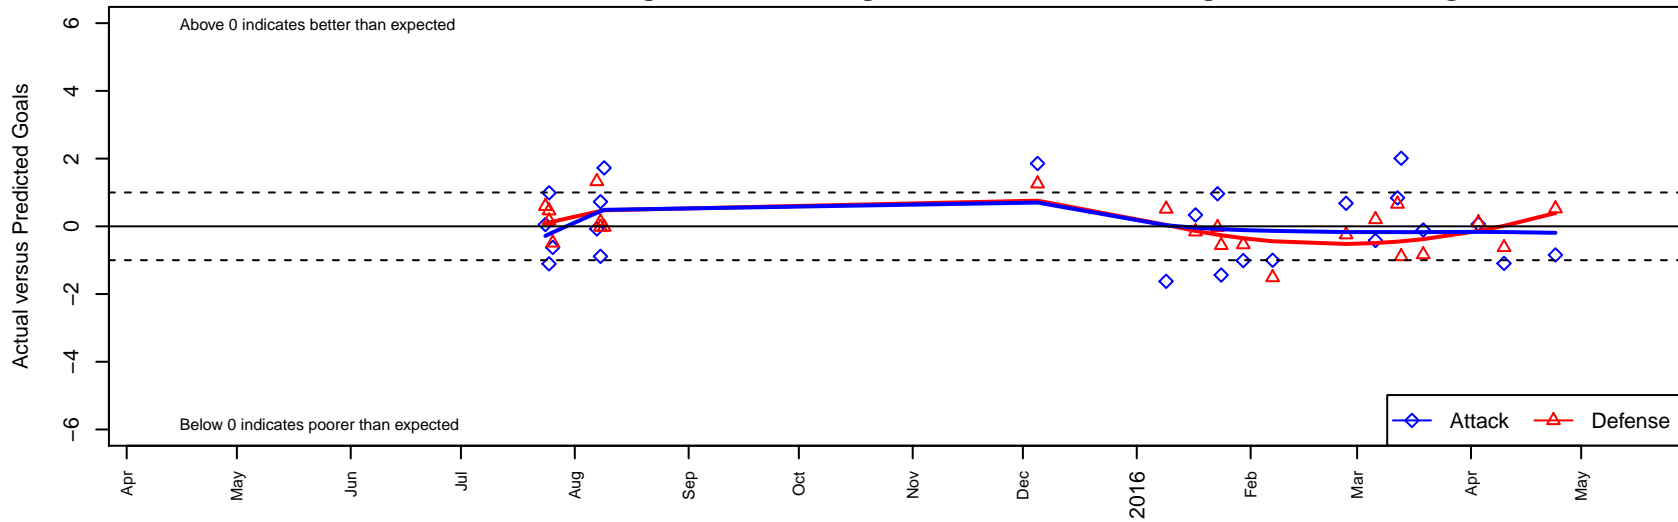

BIFC Blue G00

Bainbridge Island FC
 Bainbridge, WA
 G00 total strength=1226
 attack=6.08 defense=3.15
 fall league = NPSL G Div 1 U15
 notes= Feroce 2013-5

alt names used:
 BIFC G'00 BLUE FEROCCE
 BIFC G'00 Blue Feroce
 BIFC G00 Blue
 BIFC G00 Blue

Venues played:
 2015 Crossfire Select GU15 Gold
 2015 River Jam Samba U15
 2015 NPSL G Division 1 U15
 2015 WYS Presidents Cup G00 Division 2

BIFC Blue G00
 Dots are actual minus expected GF (blue circles) and GA (red triangles).
 Blue line is smoothed change in attack strength. Red is smoothed change in defense strength.

**attack and defense variance (black dot)
relative to other teams
and top 10 in region**

**attack and defense rating
relative to others at age
and all opponents in last 13 months**

Performance relative to 13 month average