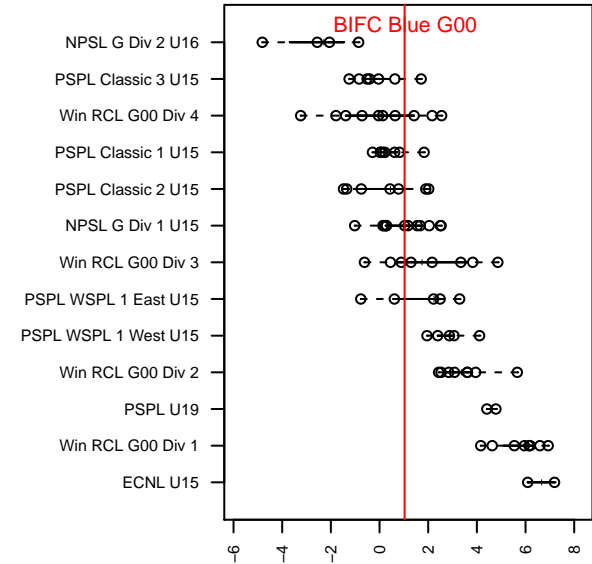

BIFC Blue G00

Bainbridge Island FC
 Bainbridge, WA
 G00 total strength=1226
 attack=6.08 defense=3.15
 fall league = NPSL G Div 1 U15
 notes= Feroce 2013-5

alt names used:
 BIFC G'00 BLUE FEROCCE
 BIFC G'00 Blue Feroce
 BIFC G00 Blue
 BIFC G00 Blue

Venues played:
 2015 Crossfire Select GU15 Gold
 2015 River Jam Samba U15
 2015 NPSL G Division 1 U15
 2015 WYS Presidents Cup G00 Division 2

BIFC Blue G00
 Dots are actual minus expected GF (blue circles) and GA (red triangles).
 Blue line is smoothed change in attack strength. Red is smoothed change in defense strength.

**attack and defense variance (black dot)
relative to other teams
and top 10 in region**

**attack and defense rating
relative to others at age
and all opponents in last 13 months**

Performance relative to 13 month average